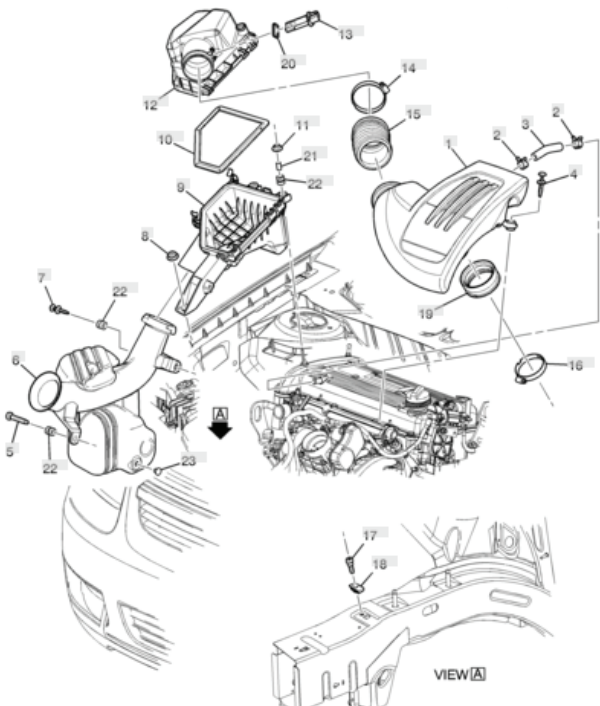

Free to your repair shop, RepairLink<sup>SM</sup> delivers a complete electronic OE parts ordering system online with ease.

Not only do you have access to our dealership pricing and inventory availability; you can also view illustrations and technical diagrams of over 22 OEMs, making **RepairLinkShop.com** a valuable resource for your shop.

Order parts from us, online 24/7, at no additional cost!

-  VIN-based parts look-up
-  24/7 Online ordering with preferred dealerships
-  Best-in-class part illustrations and technical diagrams
-  Real-time online order updates
-  Tablet, mobile, and multi-browser friendly