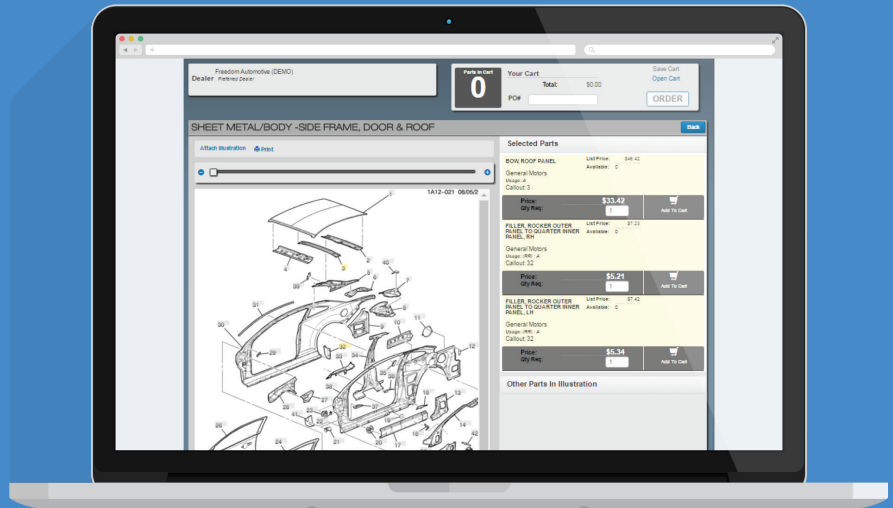

Free to your repair shop, RepairLink<sup>SM</sup> delivers a complete electronic OE parts ordering system online with ease.

Not only do you have access to our dealership pricing and inventory availability; you can also view illustrations and technical diagrams of over 22 OEMs, making **RepairLinkShop.com** a valuable resource for your shop.

Order parts from us, online 24/7, at no additional cost!

-  VIN-based parts look-up
-  24/7 Online ordering with preferred dealerships
-  Best-in-class part illustrations and technical diagrams
-  Real-time online order updates
-  Tablet, mobile, and multi-browser friendly